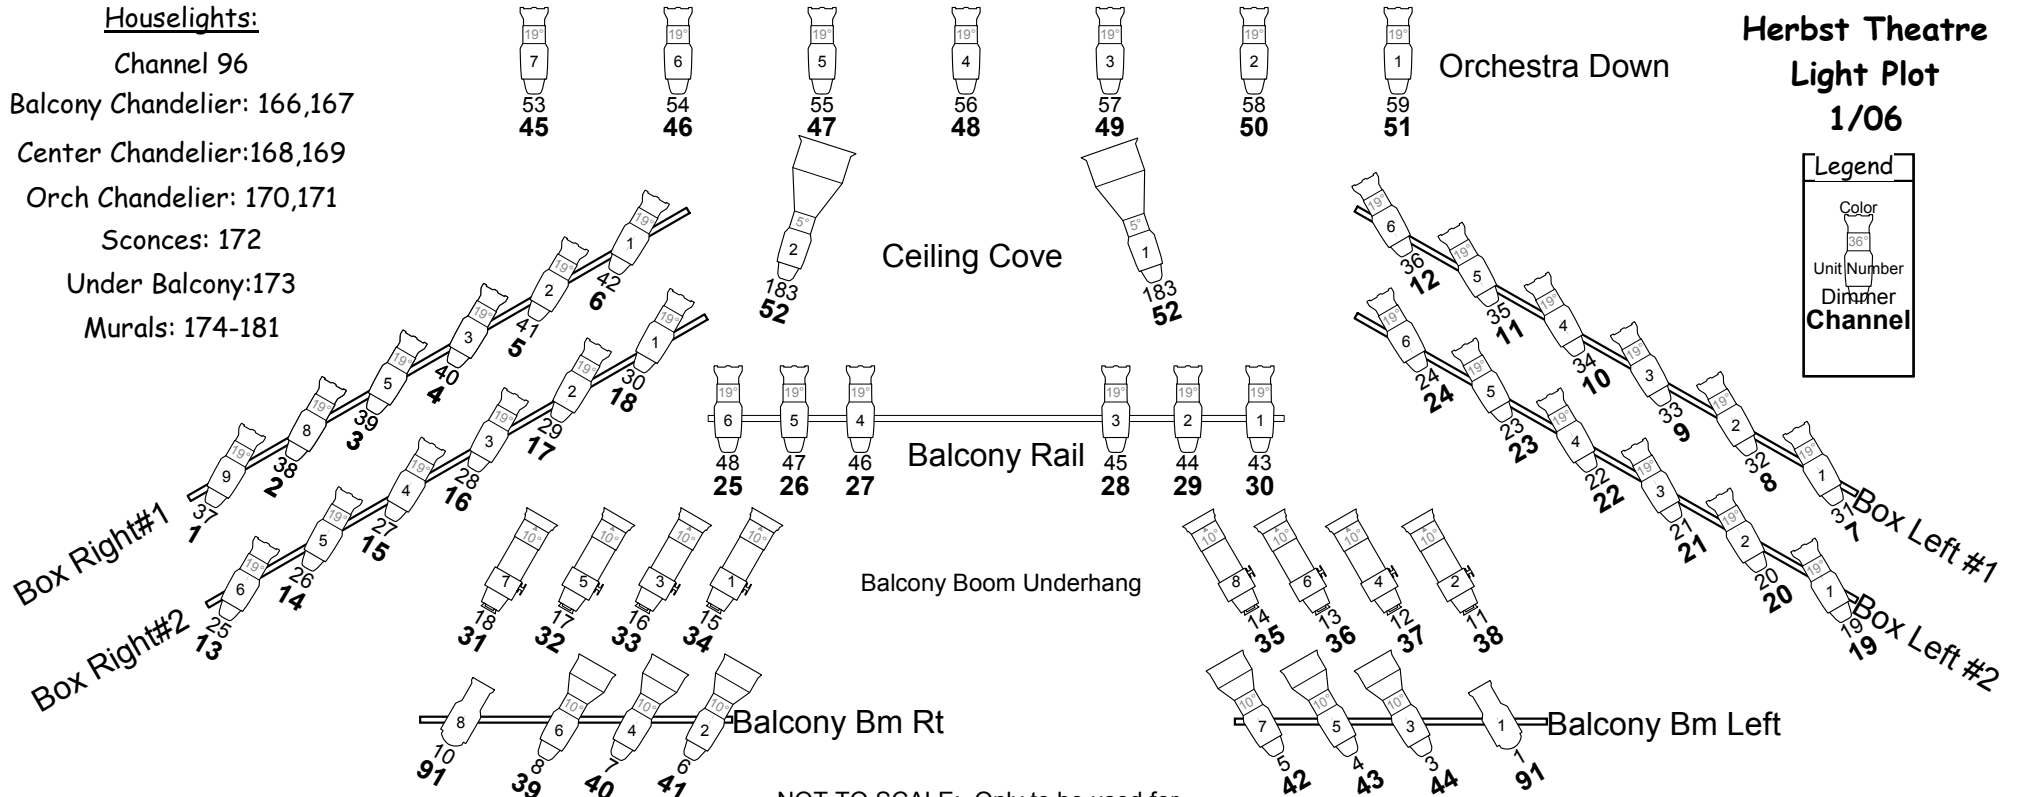

Houselights:

- Channel 96
- Balcony Chandelier: 166,167
- Center Chandelier: 168,169
- Orch Chandelier: 170,171
- Sconces: 172
- Under Balcony: 173
- Murals: 174-181

NOT TO SCALE: Only to be used for Instrument, Dimmer and Channel reference